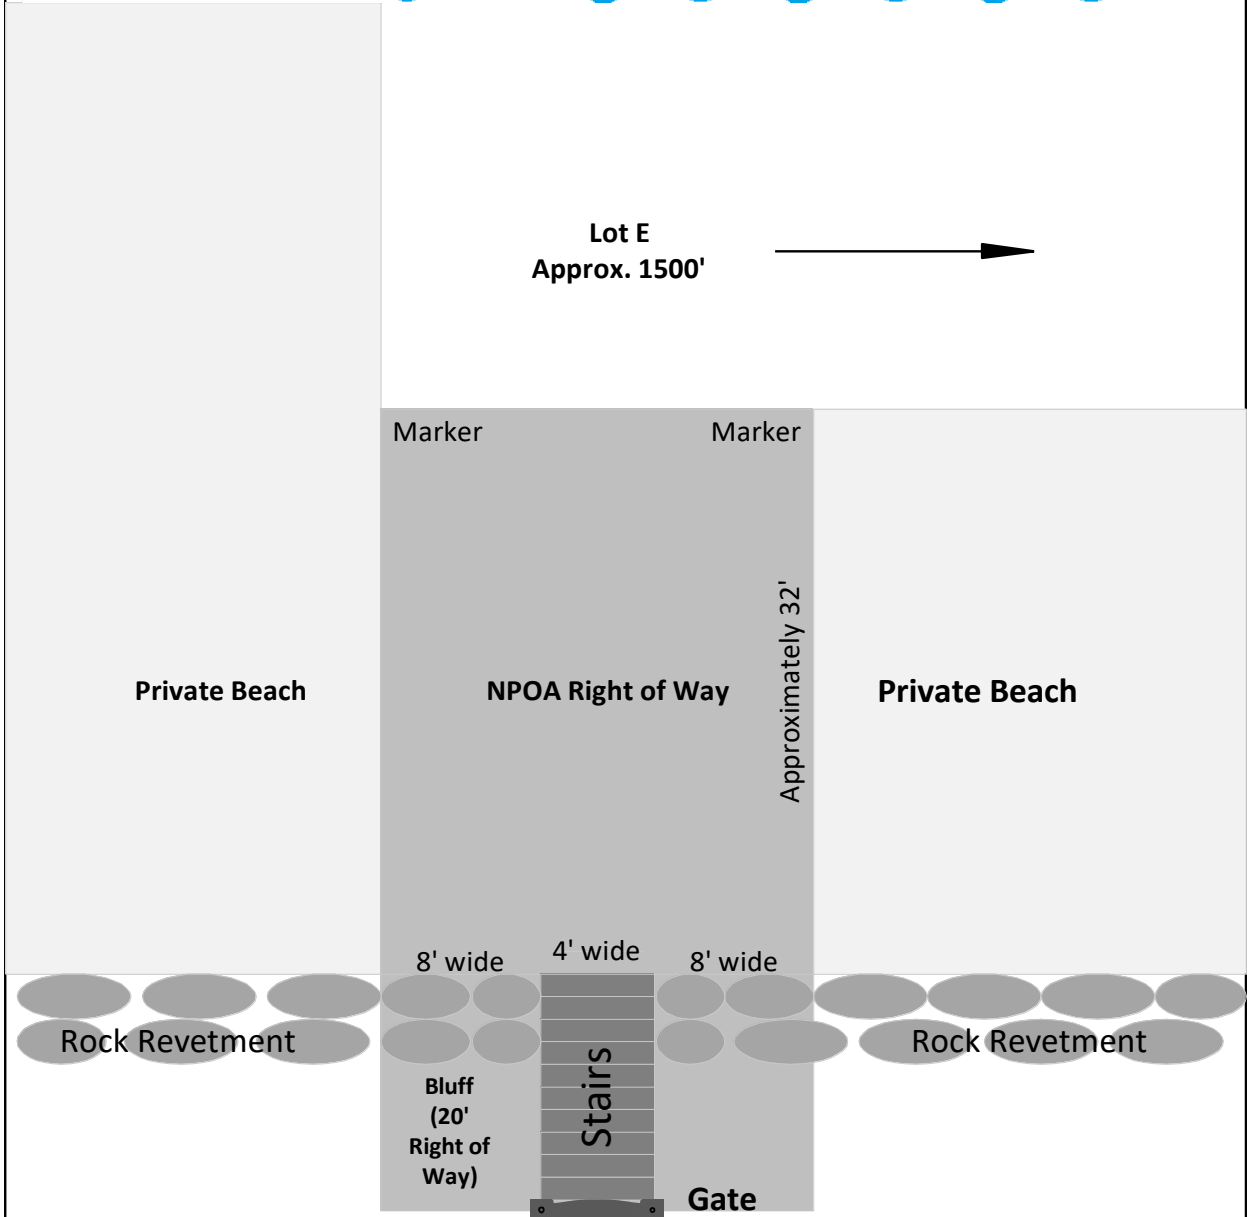

NPOA Mark Way Stairs and Lot E Map 20' Right of Way

Lot E
Approx. 1500'

NPOA Webfoot Path Stairs and Lot E Map

10' Right of Way